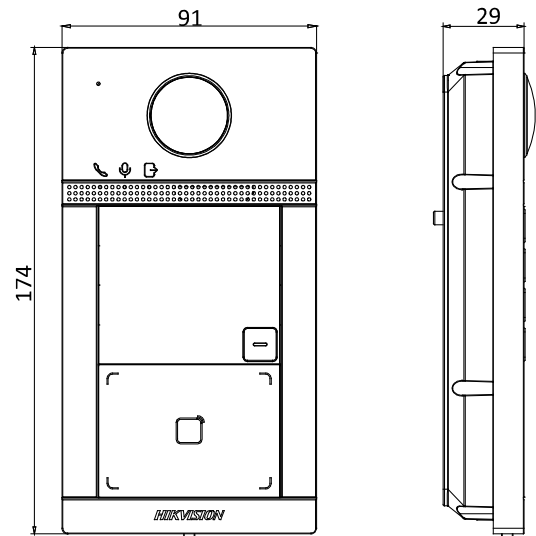

Dimension

Villa Door Station