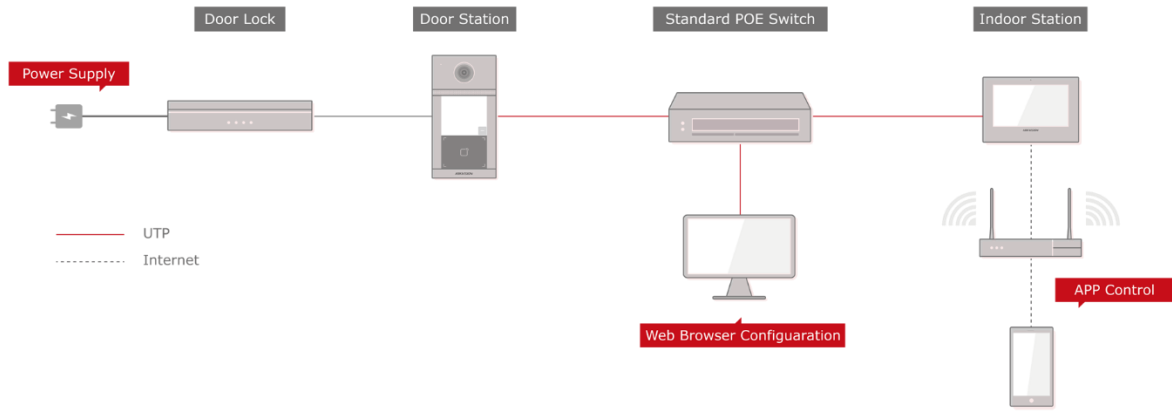

### Network Indoor Station

No.	Description	No.	Description
1	Screen	5	Loudspeaker
2	Microphone	6	TF Card Slot
3	Debugging Port	7	Alarm Terminal
4	Network Interface	8	Power Supply

Note: The debugging port is used for debugging only.

## Dimension

### Villa Door Station

### Network Indoor Station

Unit : mm

**Typical Application**

Distributed by

**HIKVISION®****Headquarters**

No.555 Qianmo Road, Binjiang District,  
Hangzhou 310051, China  
T +86-571-8807-5998  
overseasbusiness@hikvision.com