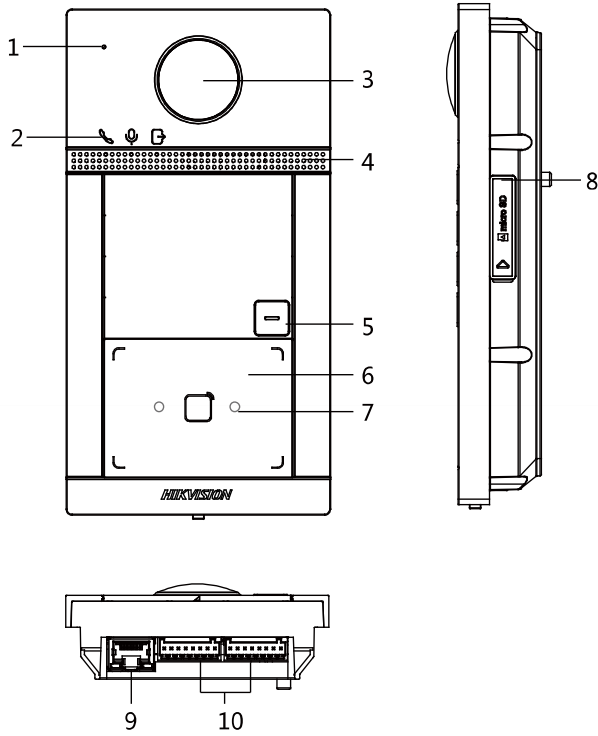

Weight

2.290 kg

Available Model

DS-KIS604-S

Appearance and Interfaces

Villa Door Station